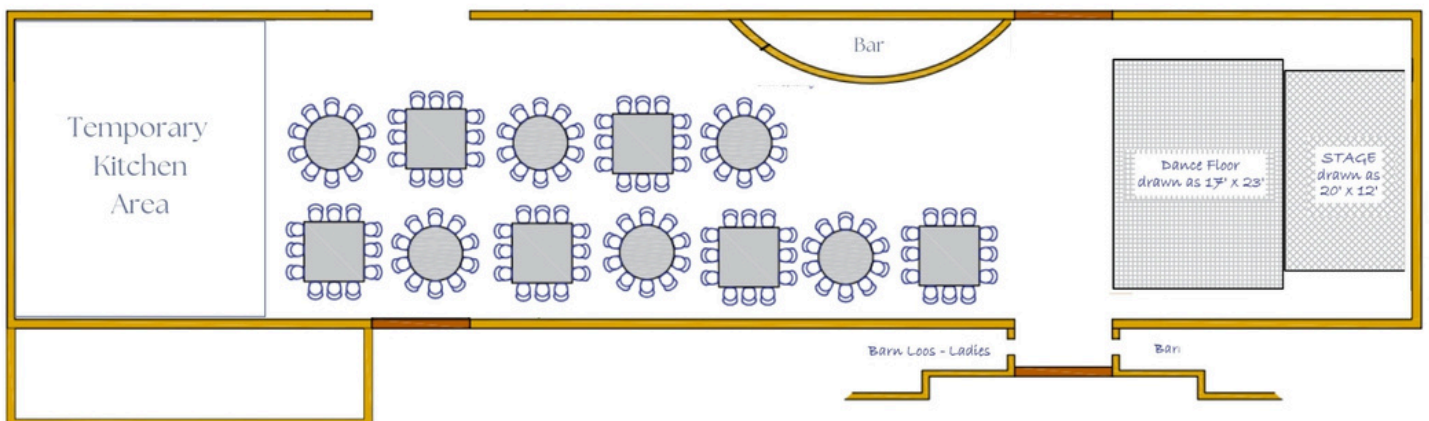

YATTENDON

Manor Barn - Seating & Guest Capacity

Manor Barn - Seating and Guest capacity:

- The barn can comfortably hold between 100-150 guests seated.
- The maximum capacity of the venue is 150.

Example Table Layouts for Manor Barn:

- (a) Long refectory style (x6's) = 144 guests seated
- (b) Mixture of round & square tables (x12's) = 144 guests seated

a.

b.

YATTENDON

Map of Manor Barn and surroundings

Manor Barn can be accessed via foot or by car from the main Yattendon Road.