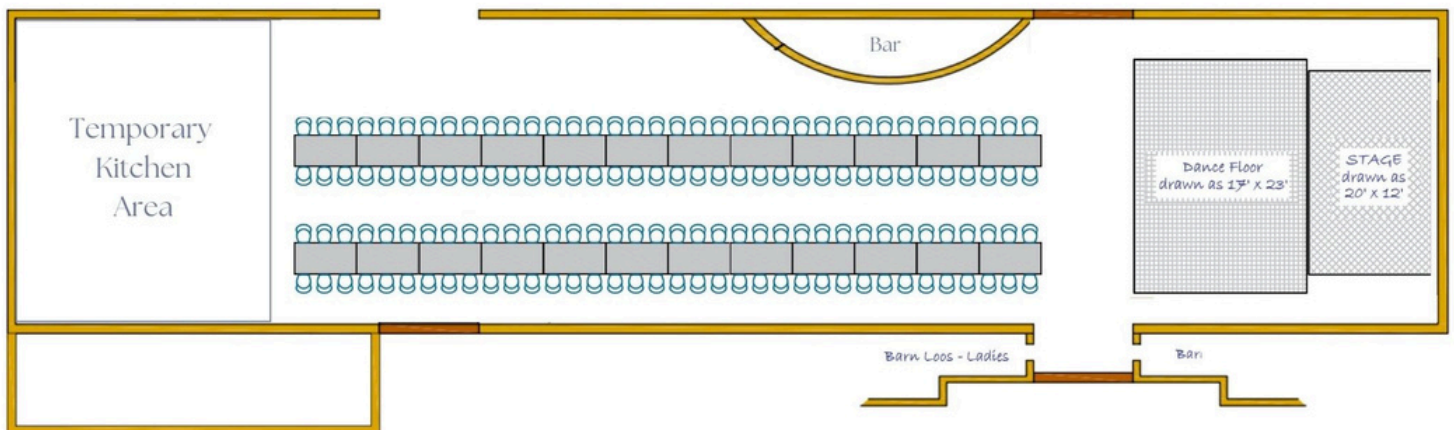

YATTENDON

Manor Barn - Seating & Guest Capacity

Manor Barn - Seating and Guest capacity:

- The barn can comfortably hold between 100-150 guests seated.
- The maximum capacity of the venue is 150.

Example Table Layouts for Manor Barn:

- (a) Long refectory style (x6's) = 144 guests seated
- (b) Mixture of round & square tables (x12's) = 144 guests seated

a.

b.

YATTENDON

Map of Manor Barn and surroundings

Manor Barn can be accessed via foot or by car from the main Yattendon Road.